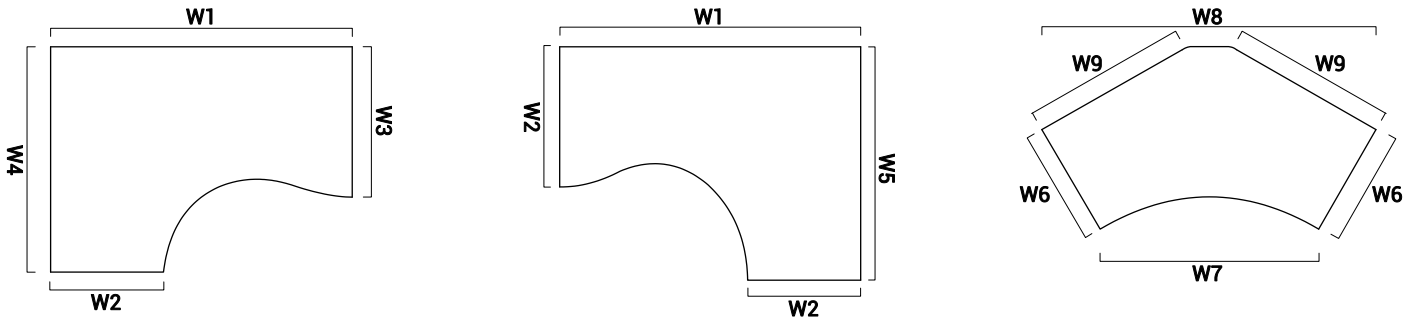

TECHNICAL SPECIFICATION

WORKTOP - CONFIGURATIONS

FRAME

1. Leg - powder painted steel
2. Height adjustment - 685 - 785mm

ACCESSORIES

1. Horizontal cable tray S69 - powder painted, colour: 09 - aluminum
2. Horizontal cable tray E64 - powder painted, colour: M009 - aluminum semi matte

TECHNICAL SPECIFICATION

W1 - 1600mm | W2 - 600mm | W3 - 800mm | W4 - 1200mm | W5 - 1000mm | W6 - 600mm | W7 - 1143mm | W8 - 1743mm | W9 - 845mm

PRODUCT ILLUSTRATION	DIMENSIONS [mm]			INDEX SYMBOL						COMMENTS
	WIDTH	DEPTH	HEIGHT			kg	m3	pcs		